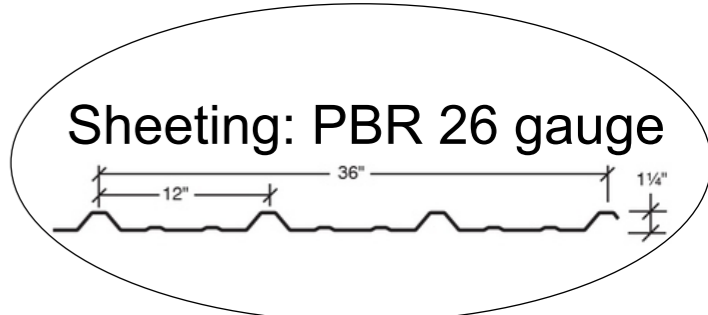

**3:12 ROOF PITCH**  
Structural: Red Oxide Coating

**\*SAMPLE BUILDING\***

**Simpson Steel Building Company**

1117 Solitude Dr.  
Van Buren, AR 72956  
PHONE: 1-800-255-7624