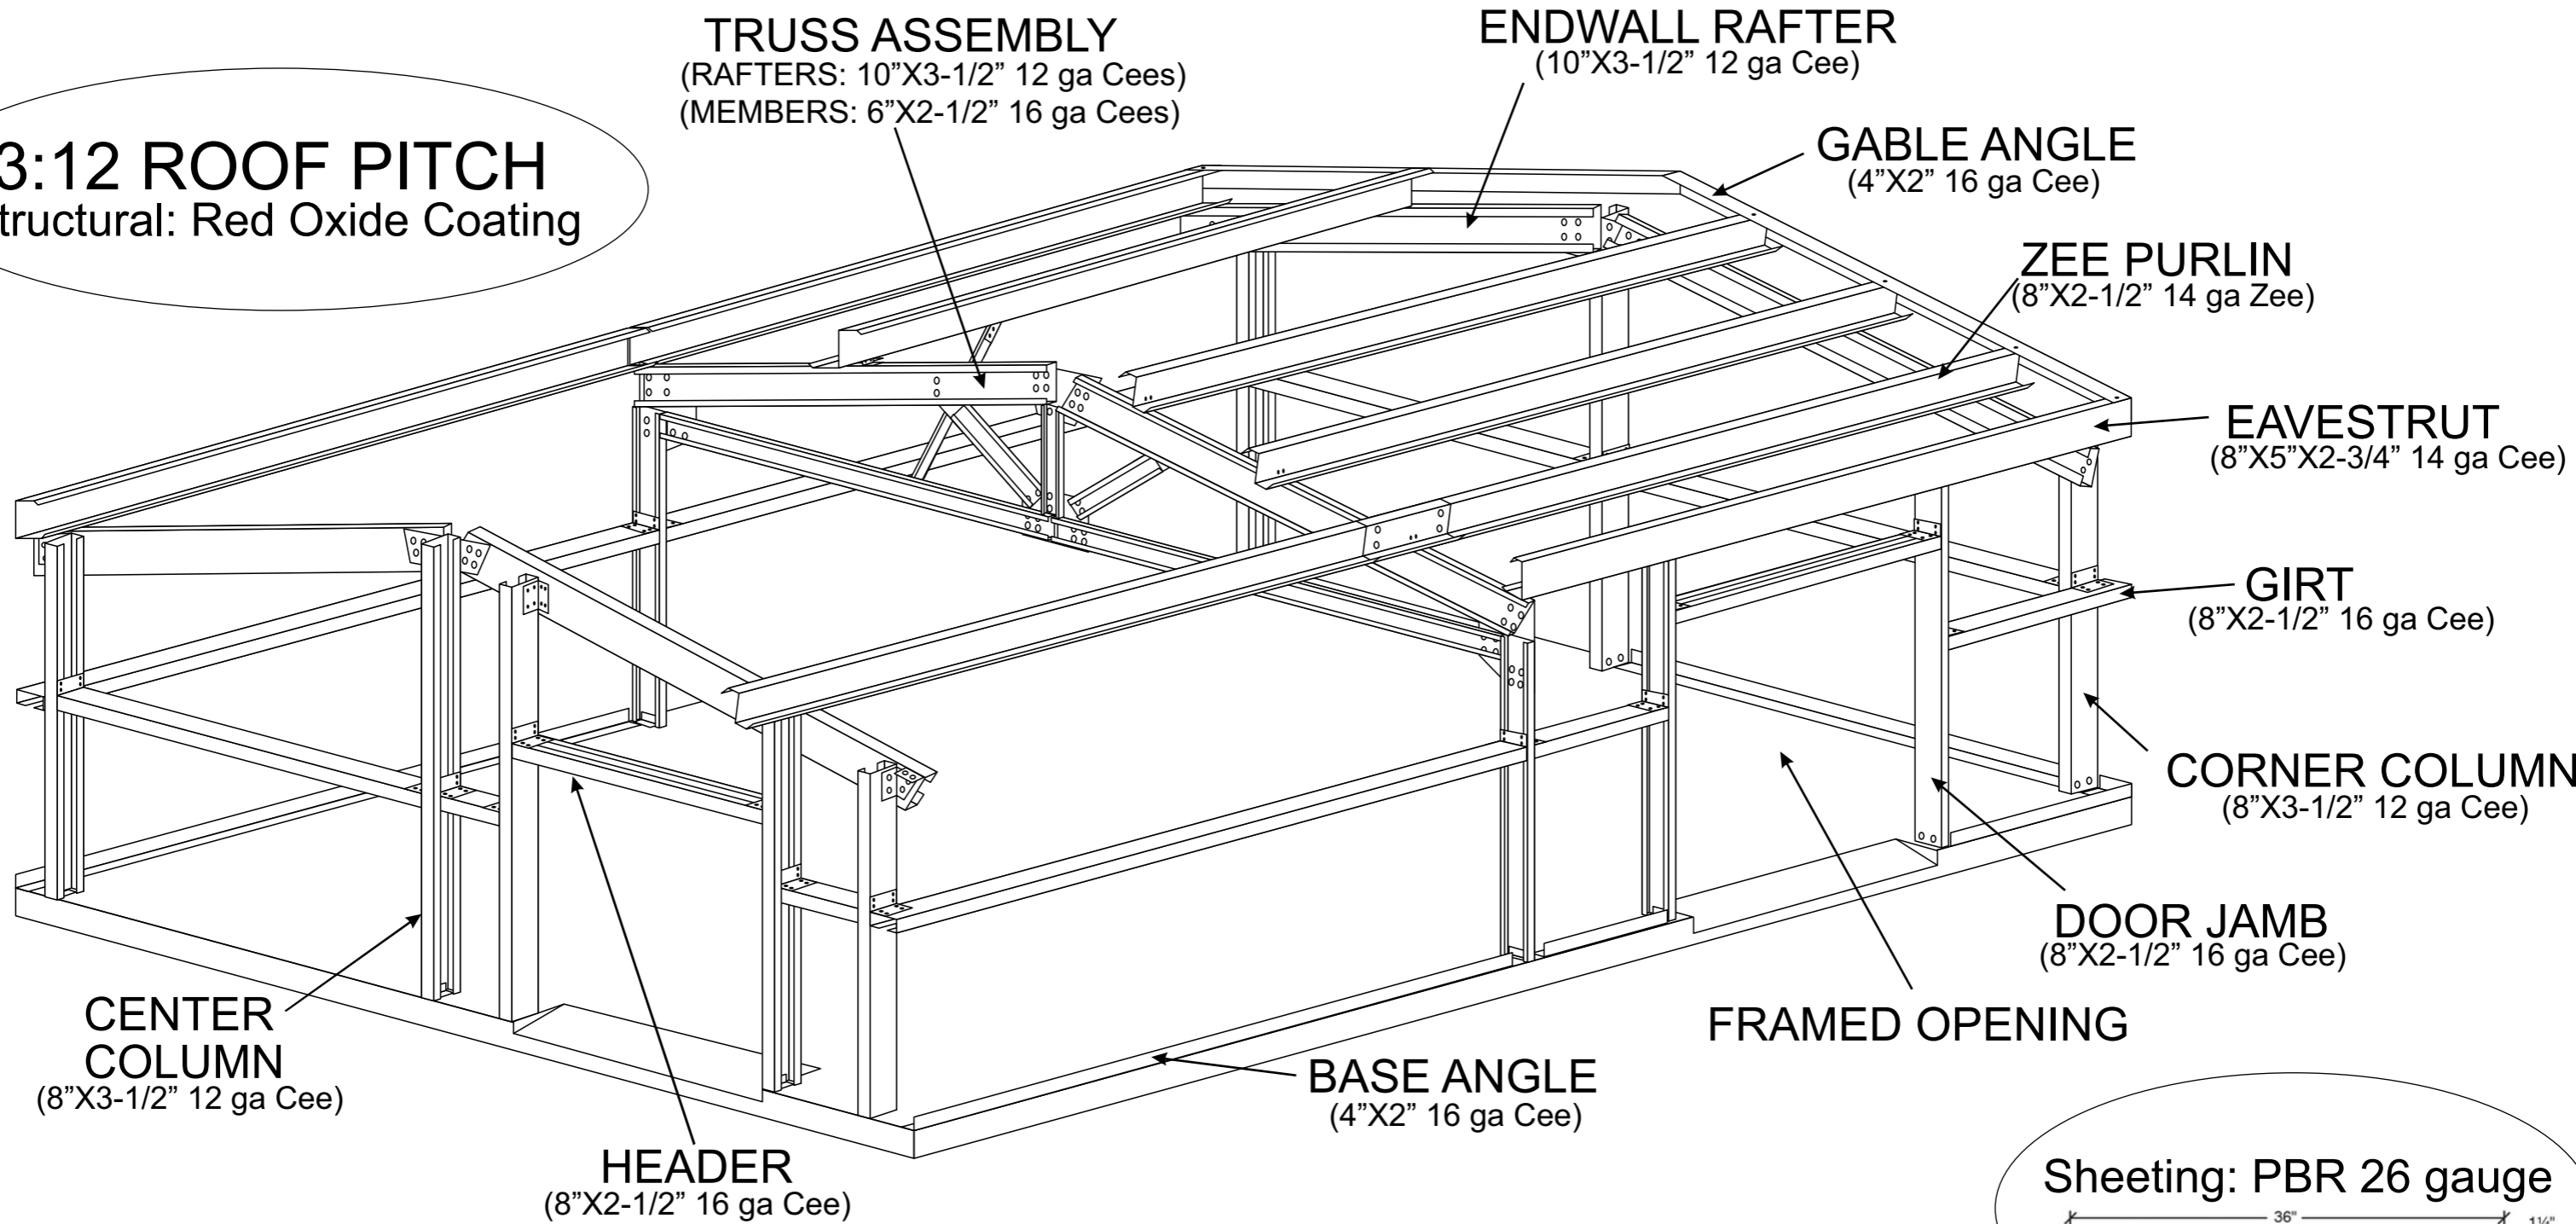

**3:12 ROOF PITCH**  
Structural: Red Oxide Coating

**\*SAMPLE BUILDING\***

**Simpson Steel Building Company**

1117 Solitude Dr.  
Van Buren, AR 72956  
PHONE: 1-800-255-7624